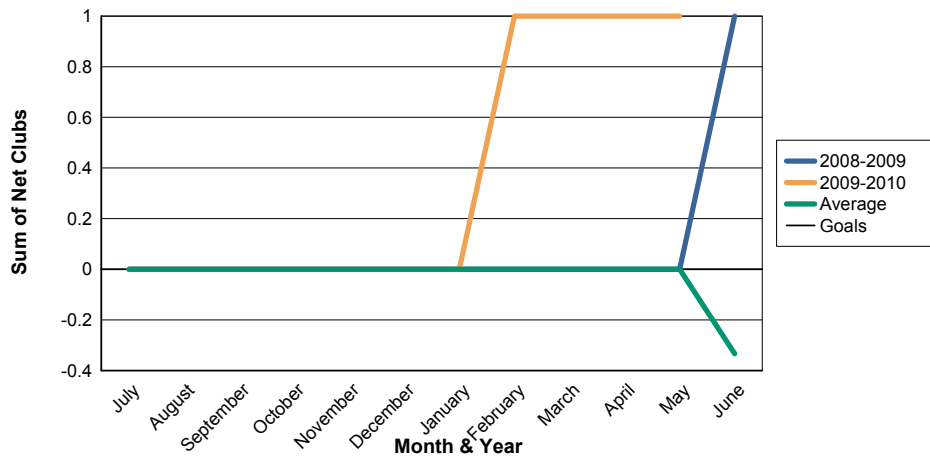

Sum of Net Clubs/ Month & Year

For District 27 E2