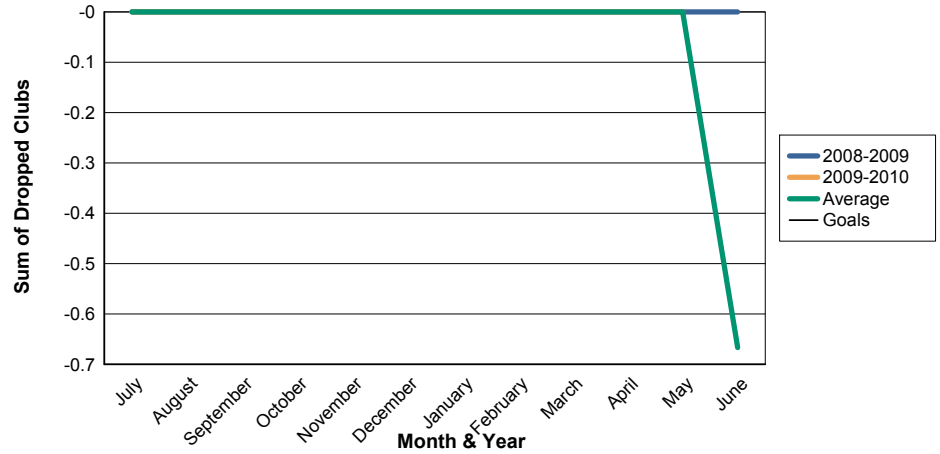

3 Year Comparisons for GMT Constitutional Area 1

By GMT District

As of May 2010

Sum of New Clubs/ Month & Year

For District 27 E2

Sum of Dropped Clubs/ Month & Year

For District 27 E2

Sum of Net Clubs/ Month & Year