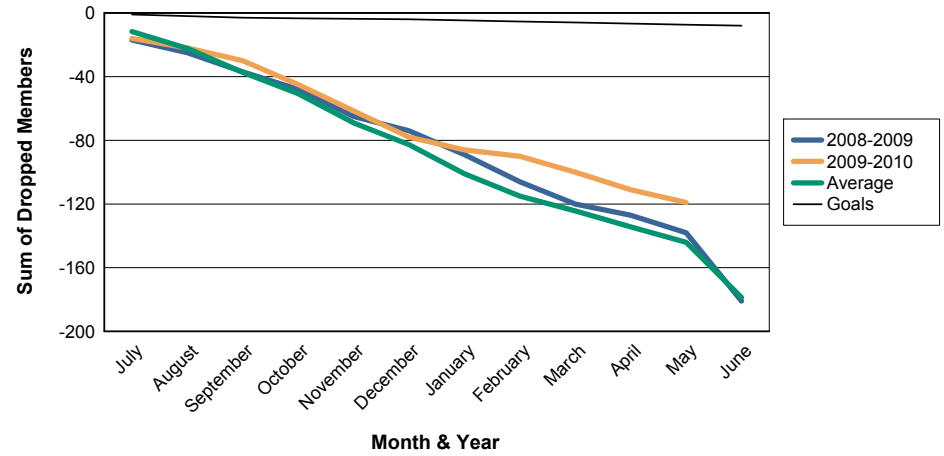

For District 27 E2

Sum of Charter Members/ Month & Year

For District 27 E2

3 Year Comparisons for GMT Constitutional Area 1

By GMT District

As of May 2010

Sum of New Members/ Month & Year

For District 27 E2

Sum of Dropped Members/ Month & Year

For District 27 E2

Sum of Net Members/ Month & Year

For District 27 E2