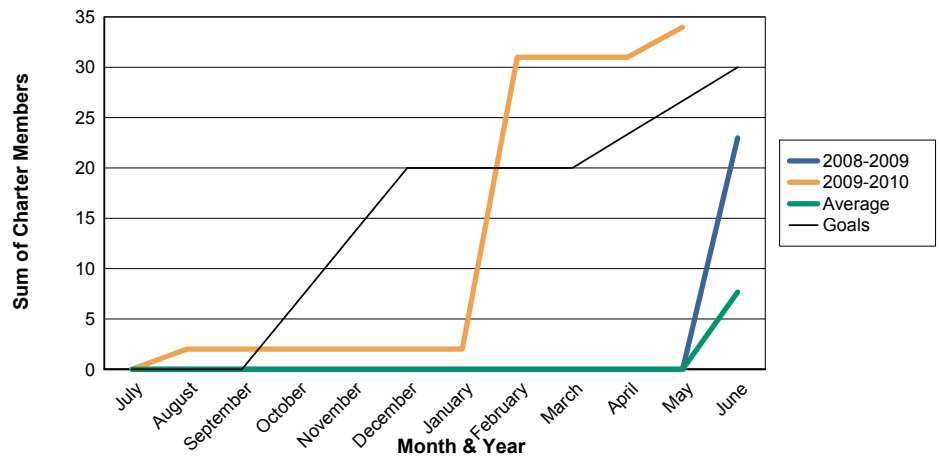

3 Year Comparisons for GMT Constitutional Area 1

By GMT District

As of May 2010

Sum of New Clubs/ Month & Year

For District 27 E2

Sum of Dropped Clubs/ Month & Year

For District 27 E2

Sum of Net Clubs/ Month & Year

For District 27 E2

Sum of Charter Members/ Month & Year

For District 27 E2

3 Year Comparisons for GMT Constitutional Area 1

By GMT District

As of May 2010

Sum of New Members/ Month & Year

For District 27 E2