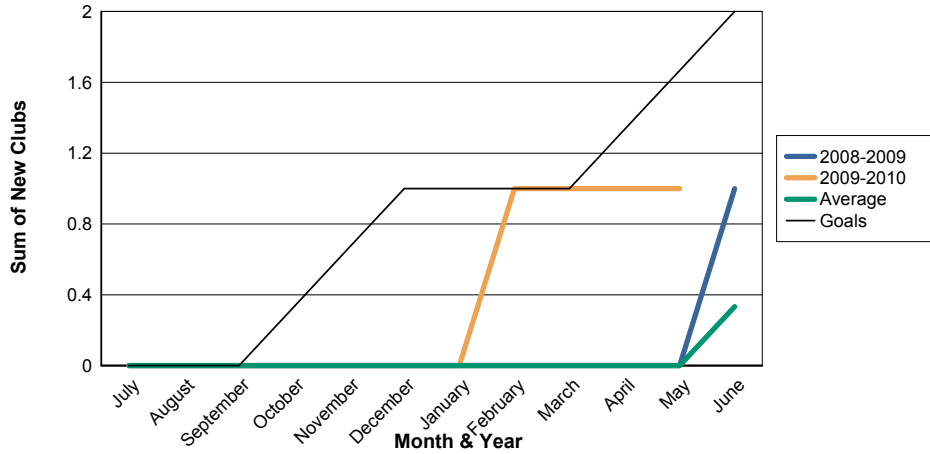

3 Year Comparisons for GMT Constitutional Area 1

By GMT District

As of May 2010

Sum of New Clubs/ Month & Year

For District 27 E2

Sum of Dropped Clubs/ Month & Year

For District 27 E2

Sum of Net Clubs/ Month & Year