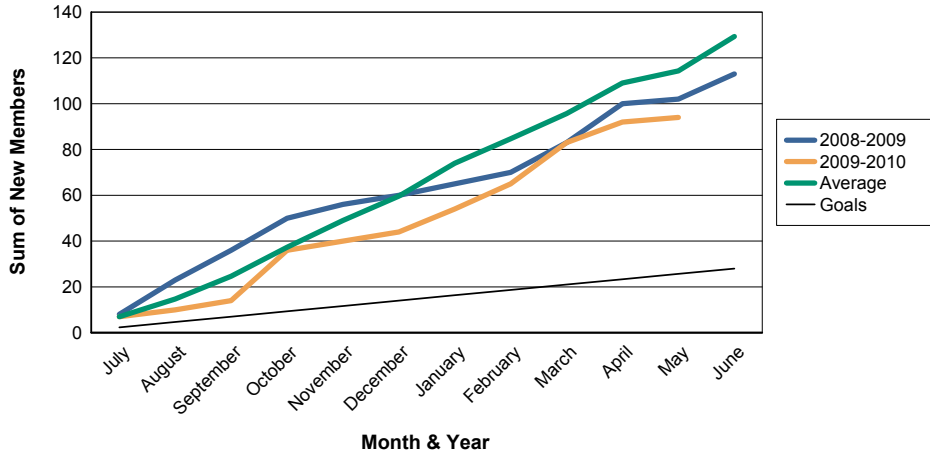

3 Year Comparisons for GMT Constitutional Area 1

By GMT District

As of May 2010

Sum of New Clubs/ Month & Year

For District 27 E2

Sum of Dropped Clubs/ Month & Year

For District 27 E2

Sum of Net Clubs/ Month & Year

For District 27 E2

Sum of Charter Members/ Month & Year

For District 27 E2

3 Year Comparisons for GMT Constitutional Area 1

By GMT District

As of May 2010

Sum of New Members/ Month & Year

For District 27 E2

Sum of Dropped Members/ Month & Year

For District 27 E2

Sum of Net Members/ Month & Year

For District 27 E2